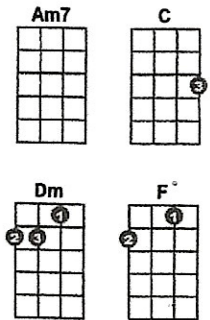

Jolene

key:Dm, artist:Dolly Parton writer:Dolly Parton

Dolly Parton - <https://www.youtube.com/watch?v=f6H4r1kWqSM>
Capo on 3rd fret

Jo-[Dm]lene Jo-[F]lene Jo-[C]lene Jo-[Dm]lene
I'm [C] begging of you [Am7] please don't take my [Dm] man
Jo-[Dm]lene Jo-[F]lene Jo-[C]lene Jo-[Dm]lene
[C] Please don't take him [Am7] just because you [Dm] can