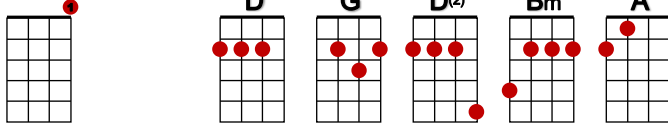

Doo Wah Diddy Diddy

Jeff Barry, Ellie Greenwich (Manfred Mann), 1964

YouTube video tutorial: <https://youtu.be/MPyI0Zm9kwM>

1st Note

INTRO:

[Sharp, single strums]
 D DD DDDG G D [STOP]
 | - - - - | - - - - |

VERSE 1:

n/c
 There she was just a-walkin down the street, singin
 D G D
[DOO WAH DIDDY DIDDY-DUM DIDDY-DO]
 G D
 Snappin her fingers and shuffling her feet, singin
 G D [STOP]
[DOO WAH DIDDY DIDDY-DUM DIDDY-DO]
 D² D[S] D² D[S]
 She looked good *[LOOKED GOOD]* she looked fine *[LOOKED FINE]*
 D² D D² D D² D
 She looked good, she *LOOKED FINE AND I NEARLY LOST MY MIND*

BRIDGE:

(D) Bm
 — Whoa-oh-oh, I knew we was falling in love
 G A
 — Yes I did, and so I told her all the things
 I'd been dreamin of

VERSE 3:

D G D
 Now we're together nearly every single day, singin
 G D
[DOO WAH DIDDY DIDDY-DUM DIDDY-DO]
 G D
 A-we're so happy and that's how we're gonna stay, singin
 G D [STOP]
[DOO WAH DIDDY DIDDY-DUM DIDDY-DO]
 D² D[S] D² D[S]
 Well I'm hers *[I'M HERS]* she's mine *[SHE'S MINE]*
 D² D D² D D² D
 I'm hers, *SHE'S MINE, WEDDING BELLS ARE GONNA CHIME*

REPEAT BRIDGE

REPEAT VERSE 3 a cappella on 1st line

OUTRO:

A
 Whoa-oh-oh-oh - oh yeah
 D G D
DOO WAH DIDDY DIDDY-DUM DIDDY-DO We'll sing it
 G D
DOO WAH DIDDY DIDDY-DUM DIDDY-DO
 Oh yeah - oh - oh yeah
 G D [STOP]
DOO WAH DIDDY DIDDY-DUM DIDDY-DO