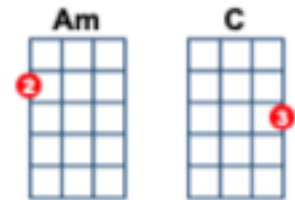

This Little Light of Mine (dDu dDu)

(No Kazoo)

Intro: 4 x [C] (No Kazoo)

Chorus

C

This little light of mine, I'm gonna let it shine

F

C

This little light of mine, I'm gonna let it shine

C

E7

Am

This little light of mine, I'm gonna let it shine

C

G7

F

C

Let it shine, let it shine, let it shine

Verse 1: Hide it under a bushel, no, I'm gonna let it shine

Verse 2: I won't let anyone blow it out, I'm gonna let it shine

Verse 3: Everywhere I go, I'm gonna let it shine