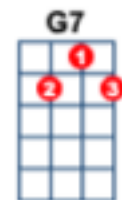

This Little Light of Mine (dDu dDu)

(No Kazoo)

Intro: 4 x [C] (No Kazoo)

Chorus

C

This little light of mine, I'm gonna let it shine

F

C

This little light of mine, I'm gonna let it shine

C

E7

Am

This little light of mine, I'm gonna let it shine

C

G7

F

C

Let it shine, let it shine, let it shine

Verse 1: Hide it under a bushel, no, I'm gonna let it shine

Verse 2: I won't let anyone blow it out, I'm gonna let it shine

Verse 3: Everywhere I go, I'm gonna let it shine