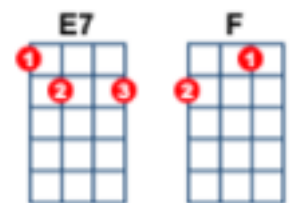

This Little Light of Mine (dDu dDu)

(No Kazoo)

Intro: 4 x [C] (No Kazoo)

Chorus

C

This little light of mine, I'm gonna let it shine

F

C

This little light of mine, I'm gonna let it shine

C

E7

Am

This little light of mine, I'm gonna let it shine

C

G7

F

C

Let it shine, let it shine, let it shine

Verse 1: Hide it under a bushel, no, I'm gonna let it shine

Verse 2: I won't let anyone blow it out, I'm gonna let it shine

Verse 3: Everywhere I go, I'm gonna let it shine