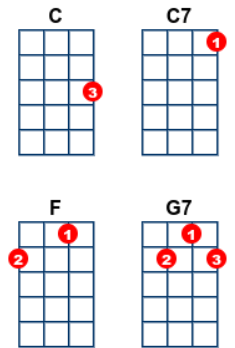

When The Saints Go Marching In

key:C, artist:Holly from Porch Music Store writer:Traditional

Intro: On/C/ DDU DDU D/

[NC] Oh, when the **[C]** saints go marching in
Oh, when the saints go marching **[G7]** in
I want to **[C]** be **[C7]** in that **[F]** number
When the **[C]** saints go **[G7]** marching **[C]**/ in

[NC] And when the **[C]** sun begins to shine
Oh, when the sun begins to **[G7]** shine
I want to **[C]** be **[C7]** in that **[F]** number
When the **[C]** sun be**[G7]**gins to **[C]**/ shine

[NC] Oh, when the **[C]** saints go marching in
Oh, when the saints go marching **[G7]** in
I'm going to **[C]** sing as /C7/loud as **[F]** thunder
When the **[C]** saints go **[G7]** marching **[C]**/ in

[NC] Oh, when the **[C]** saints go marching in
Oh, when the saints go marching **[G7]** in
I want to **[C]** be **[C7]** in that **[F]** number
When the **[C]** saints go **[G7]** marching **[C]** in