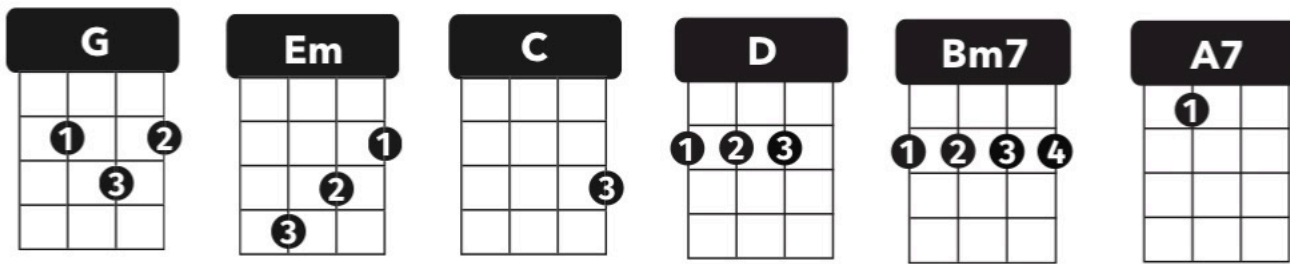

ROCKIN' AROUND THE CHRISTMAS TREE

by Johnny Marks

SHUFFLE ISLAND STRUM: d- du -udu

TIMING: 1 strum per chord

INTRO

G Em C D

VERSE

G G D D
 Rockin' around the Christmas tree at the Christmas party hop
D D D G
 Mistletoe hung where you can see every couple tries to stop
G G D D
 Rockin' around the Christmas tree, let the Christmas spirit ring
D D D G
 Later we'll have some pumpkin pie and we'll do some caro-ling

BRIDGE

C C Bm7 Bm7
 You will get a sentimental feeling when you hear
Em Em A7/ D
 Voices singing let's be jolly, deck the halls with boughs of holly

VERSE

G G D D
 Rockin' around the Christmas tree, have a happy holiday
D D D G
 Everyone dancing merrily in the new old-fashioned way