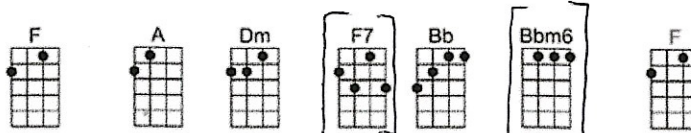

Love me tender, love me true, all my dreams fulfill.