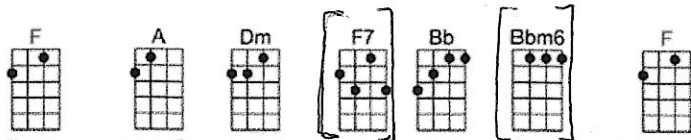

Love me tender, love me true; all my dreams fulfill.