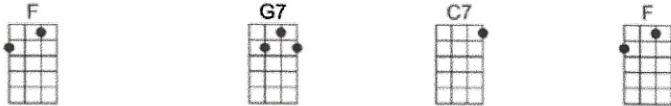

[] = optional chord

LOVE ME TENDER w.m. Elvis Presley, Vera Matson

4/4 1...2...1234

(Practice triplets)

Strum:

Pluck (4th) Strum Down slowly

Strong voices, quiet ukes

Love me tender, love me sweet; never let me go.

For it's there that I belong, and we'll never part.

Love me tender, love me true, all my dreams fulfill.

For, my darling, I love you, and I always will

For, my darling, I love you, and I always will