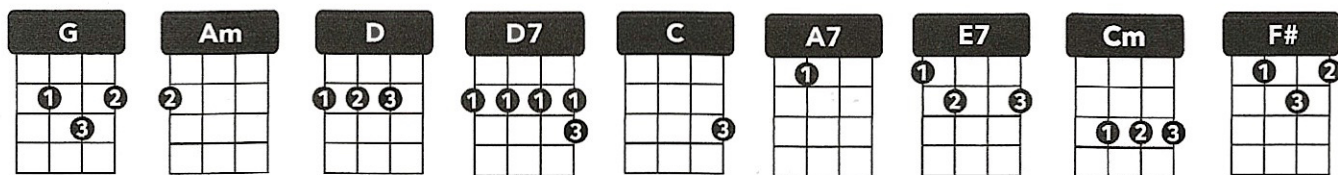

JINGLE BELL ROCK

by Joseph Beal and Jim Boothe

SWING STRUM: d- du d- du

TIMING: 1 strum per chord; on split measure, play [d du - d du]

SHUFFLE ISLAND STRUM: d- du -udu

TIMING: 1 strum per chord

INTRO

G

VERSE

G	G	G	[Am - D]
Jingle-bell Jingle-bell	Jingle Bell Rock	Jingle bell swing and	Jingle bells ring
[Am - D]	[Am - D]	Am /	D7 (island strum)
Snowin' and blowin' up	bushels of fun	Now the jingle hop	has begun

BRIDGE

(<i>island strum</i>)	C	C	G	G
	What a bright time, it's the right time		to rock the night away	
	A7	A7	D7/	D7
	Jingle-bell time is a swell time		To go glidin' in a one-horse sleigh	

VERSE

G	G	G	E7
Giddy-up jingle horse	pick up your feet	Jingle a-round the	clock
C	Cm	[A7 - D]	G (island strum)
Mix and mingle in a	jinglin' beat	That's the Jingle Bell	Rock

ENDING

[A7 - D]	[A7 - D]	
That's the Jingle Bell,	that's the Jingle Bell,	
[A7 - D]	G (island strum)	G/ F#/ G/
that's the Jingle Bell	Rock!	