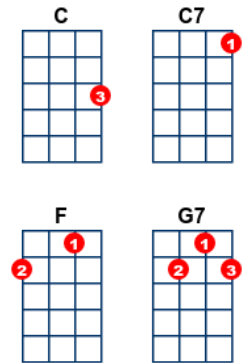

Down by the Riverside

key:C, writer:Traditional

Strum: dDu

Intro = 1 measure each of **[C]** **[C]** **[C]** **[C]**/

Verse 1

I'M GONNA **[C]** LAY DOWN MY BURDEN,down by the riverside,

[G7] Down by the riverside, **[C]** down by the riverside

I'm gonna **[C]** lay down my burden,down by the riverside,

[G7] Down by the riverside **[C]**

Chorus:

I ain't gonna **[F]** study war no more, ain't gonna **[C]** study war no more

Ain't gonna **[G7]** study--- war no **[C]** mo--**[C7]**---re,